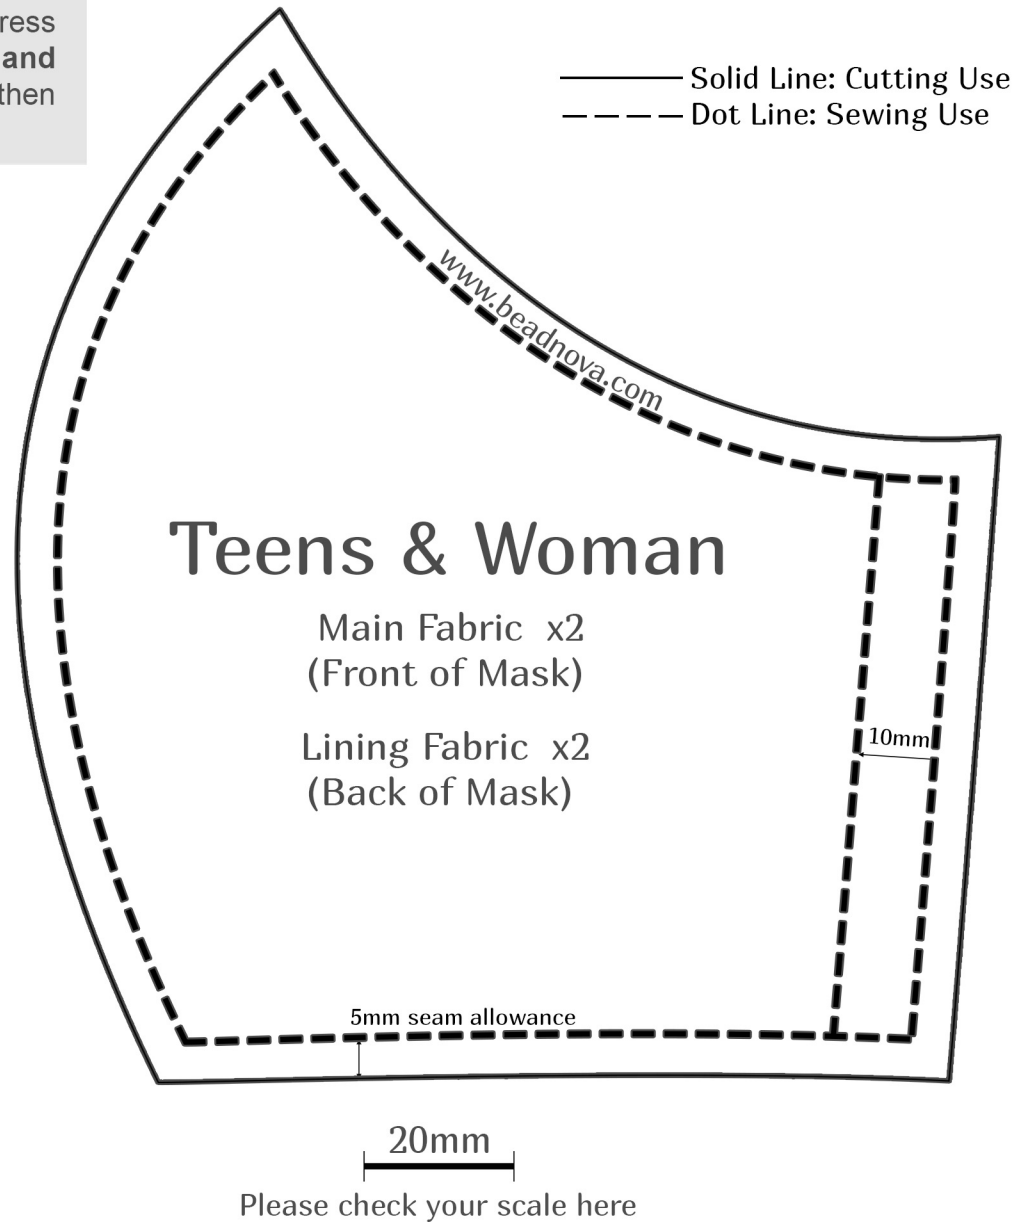

# Face Mask Pattern by beadnova.com

## Printing Instructions:

For printing out this paper pattern, please press Ctrl+P, select **custom scale at 100%** and **choose paper source by pdf page size**, then print it out.

Follow us