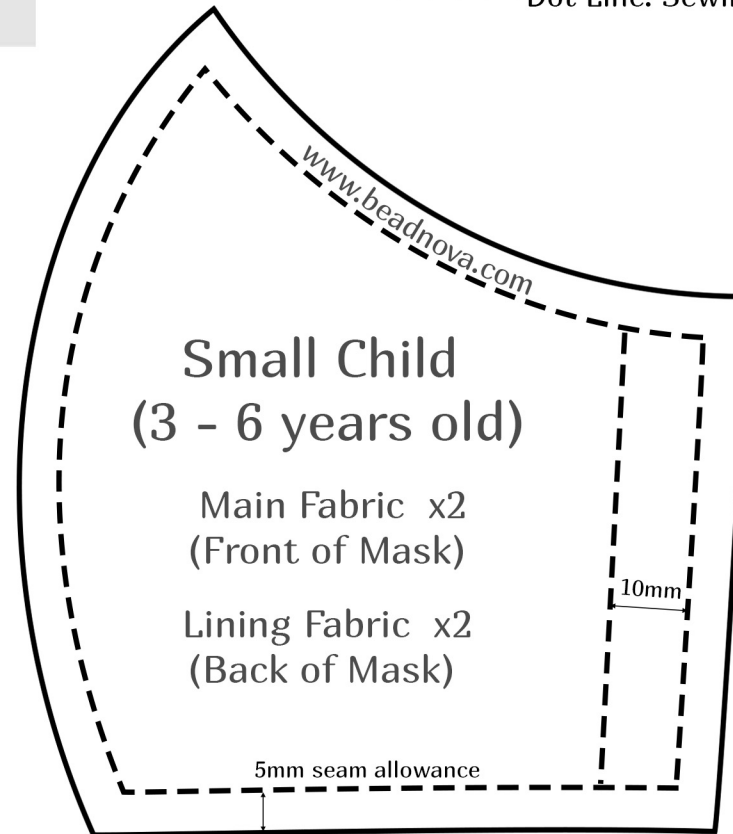

Face Mask Pattern by beadnova.com

Printing Instructions:

For printing out this paper pattern, please press Ctrl+P, select **custom scale at 100%** and **choose paper source by pdf page size**, then print it out.

——— Solid Line: Cutting Use
- - - - - Dot Line: Sewing Use

Follow us

20mm

Please check your scale here